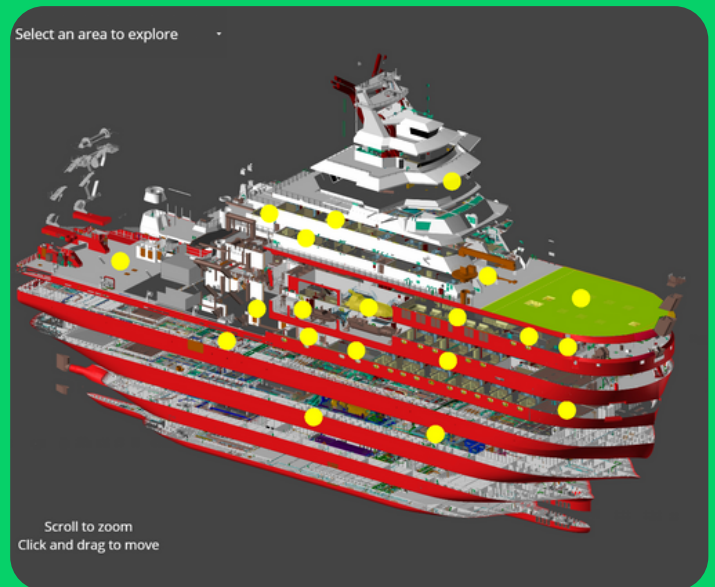

Live Lesson Resources

LIVE FROM THE SDA!

Eco Council Q&A with Polar Scientists onboard the RRS Sir David Attenborough

Virtual Tour of the Ship

Take a virtual visit onboard the polar research vessel and explore the science facilities, living quarters and even the impressive engine spaces! The tour is accessible on any device but is optimal experience will be on a laptop or PC rather than mobile device.

[Click here](#) for the tour

Cool Wirral - Climate Action Information and Resources

Inspired by today's session? Visit our Climate Action pages for a host of information from the Wirral Wide Eco Council. Challenges, information and resources for students interested in climate change and what we can be doing to help.

[Click here](#) for the website

British Antarctic Survey - Virtual Visits

If you're feeling that you could work in the polar regions, you can take a trip to Antarctic and Arctic research stations. Packed with images, videos, information and walkthrough tours of the facilities at each of the sites - maybe you could be working here one day?

[Click here](#) for the link

British
Antarctic Survey
NATURAL ENVIRONMENT RESEARCH COUNCIL